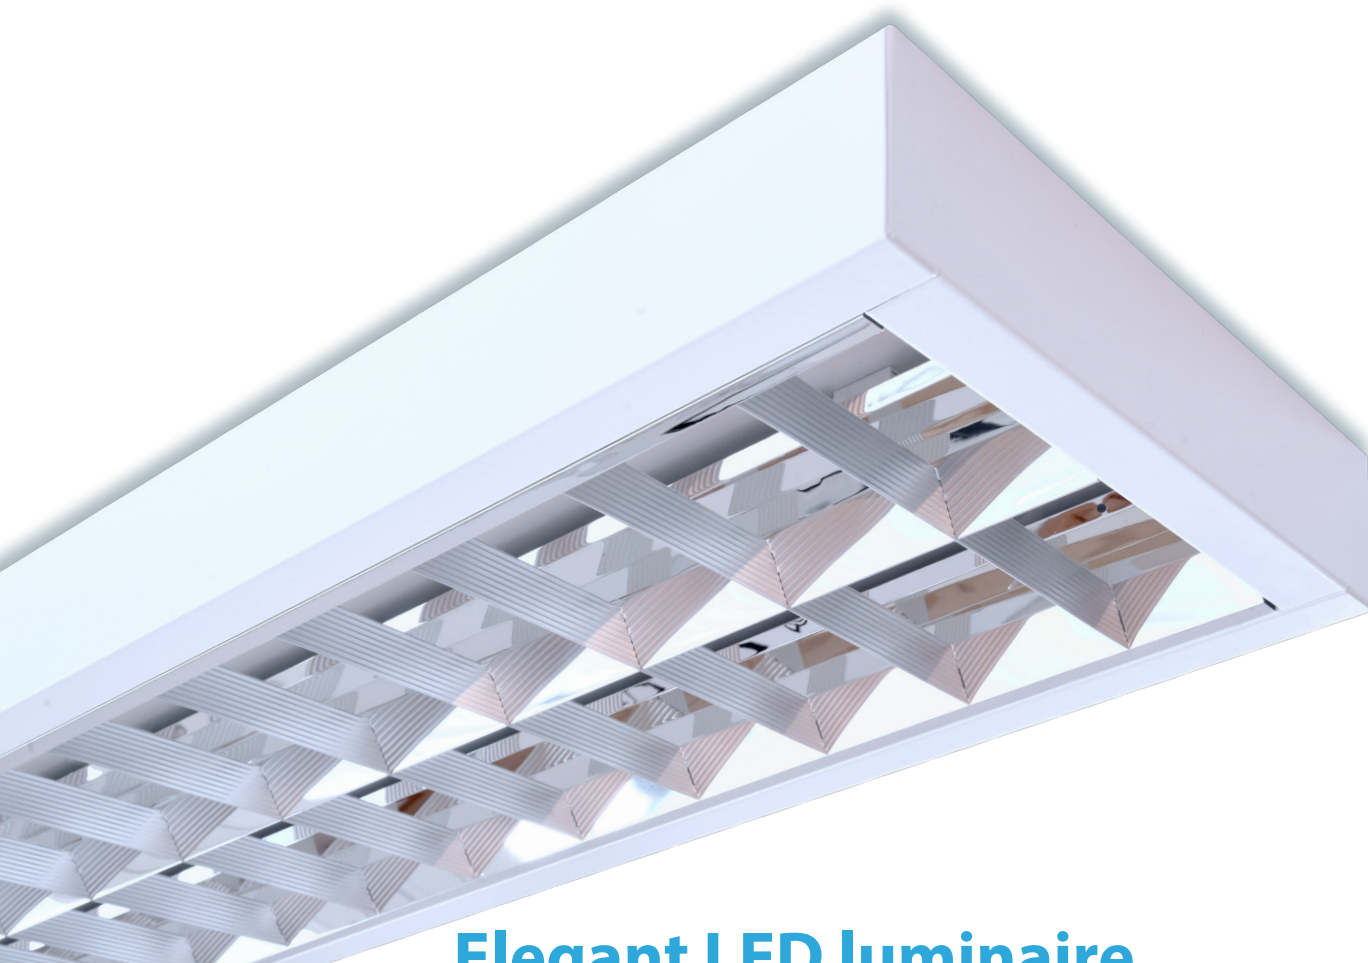

LED-Uniqa

ELEGANT LED LUMINAIRE FOR OFFICES
AND PUBLIC SPACES

valtavallo

Elegant LED luminaire for offices and public spaces

Operating conditions

LED-Uniqa is a LED luminaire with simple and stylish appearance. Typical applications include for example office areas, conference facilities, business premises and other public spaces.

Installation and maintenance

LED-Uniqa can be suspended or installed with lighting track or directly to the ceiling. The luminaire does not contain separate ballasts, so in addition to normal cleaning, it doesn't require other maintenance than replacing the LED tube when the lifetime has come to its end. Valtavallo LED tubes can be installed and replaced without any electrical work.

Lifetime

For maximum lifetime LED-Uniqa can be equipped with one or two extremely long-lasting Valtavallo LED tubes.

LED-Uniqa

ELEGANT LED LUMINAIRE FOR OFFICES
AND PUBLIC SPACES

Technical Specifications

Model	LED-Uniqa 120cm		LED-Uniqa 150cm	
Dimensions* (length A x width B x height C, mm)	for 1 LED tube	for 2 LED tubes	for 1 LED tube	for 2 LED tubes
	1240 x 184 x 76	1240 x 320 x 76	1540 x 184 x 76	1540 x 320 x 76
Weight (kg)	3,5	4,92	3,83	5,30
Socket Type	T8/G13			
Input Voltage	230 V AC, 50/60 Hz			
Protection	IP20			
Housing material	White steel sheet			
Cover material	Aluminium louvre, high-gloss/matt			
Warranty	5 years			
Connection	Through-wired by default. Cable clamps at both ends of the luminaire as well as at the bottom of the luminaire at both ends of the luminaire.			
Installation	Installation on a lighting track or directly to the ceiling. Suspended: Wire length of 90cm in a one-tube luminaire, wire length of 80cm in a twin tube luminaire.			
Accessories	Emergency light unit			
Additional information	Available also in 60 cm, for one or two LED tubes. Applicable for LED tubes, can not be used with traditional fluorescent tubes. Emergency versions available upon request. Valtavalo LED tubes to be ordered separately.			